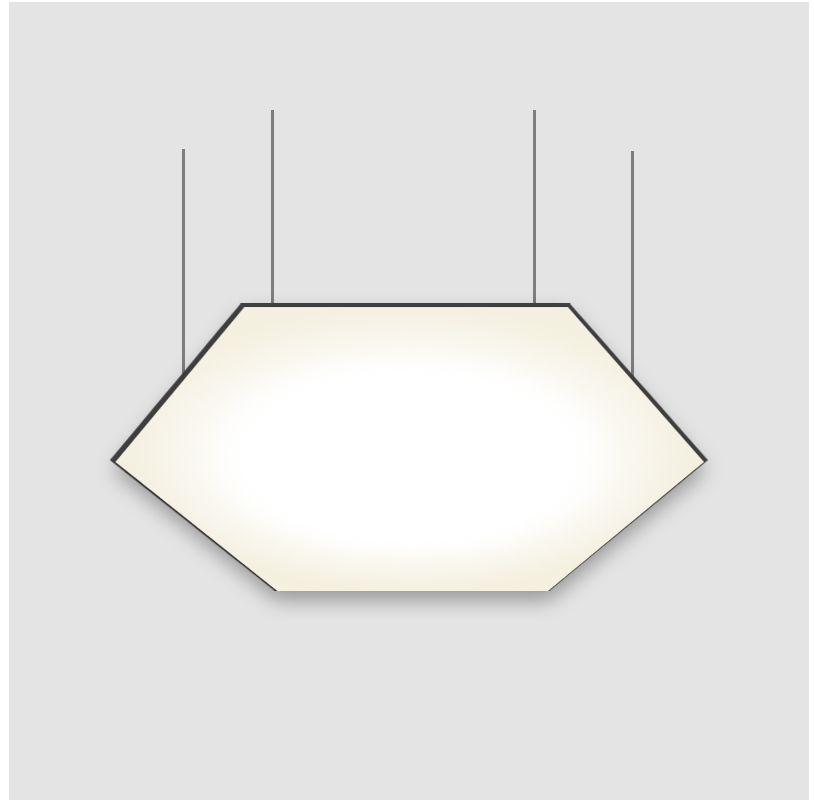

A51092- -

base number   Color   Finish
Temperature   Options

1. To build a product code in our configurator select the specify button on the base model # product page
2. To build a manual product code on this datasheet choose from the options listed below in blue font and add the suffix to the base model #

GENERAL

Series: Infinite Hexagon
Partner: Ivela
Division: Architectural
Installation: Suspension
Product Type: Panels
Mounting Location: Ceiling
Light Distribution: Direct

PHYSICAL

Shape: Hexagon
Length (mm): 908
Length (in): 36 ³/₄
Width (mm): 527
Width (in): 20 ³/₄
Height (mm): 19
Height (in): 3/4
Max. Overall Height (mm): 3019
Max. Overall Height (in): 118 ⁷/₈
Diffuser: PMMA - Opal
[Fixture Finish: WHI / BLK / GLD](#)
Fixture Material: Aluminum
Cable Details: 3,000mm / 118 1/8" Transparent Cable

ELECTRICAL

Lamp Type: LED
Input Wattage (W): 54
Dimming: Tri-Mode (Non-Dimming and Phase Dimming (120Vac only) and 0-10V Dimming)
Driver Included: No
Driver Location: Remote
Driver Type: Constant Voltage - Universal
Driver Class: Class 2
Housing: ENCP 5 (ERP) ENCP 13 (SC Power)
Input Voltage (V): 120 - 277
Output Voltage (V): 24

LED

[Color Temperature (°K): 2700 / 3000 / 3500 / 4000](#)
Max. Delivered Lumen (lm): 5400 / 5625 / 5792 / 5962
Nominal Lumen (lm): 10800 / 11250 / 11585 / 11925
CRI: >93 CRI
Lamp Life (hrs): 50000

OPTICAL

RATINGS AND CERTIFICATIONS

Certified By: CSA Certified to UL and CSA Standards
IP rating: IP20