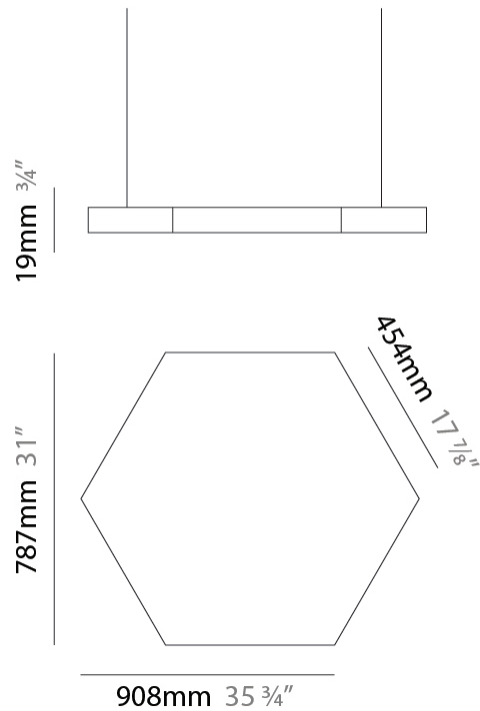

A51092- -

base number   Color   Finish
Temperature   Options

1. To build a product code in our configurator select the specify button on the base model # product page
2. To build a manual product code on this datasheet choose from the options listed below in blue font and add the suffix to the base model #

GENERAL

Series: Infinite Hexagon
Partner: Ivela
Division: Architectural
Installation: Suspension
Product Type: Panels
Mounting Location: Ceiling
Light Distribution: Direct

PHYSICAL

Shape: Hexagon
Length (mm): 908
Length (in): 36 ³/₄
Width (mm): 527
Width (in): 20 ³/₄
Height (mm): 19
Height (in): 3/4
Max. Overall Height (mm): 3019
Max. Overall Height (in): 118 ⁷/₈
Diffuser: PMMA - Opal
Fixture Finish: WHI / BLK / GLD
Fixture Material: Aluminum
Cable Details: 3,000mm / 118 1/8" Transparent Cable

ELECTRICAL

Lamp Type: LED
Input Wattage (W): 54
Dimming: Tri-Mode (Non-Dimming and Phase Dimming (120Vac only) and 0-10V Dimming)
Driver Included: No
Driver Location: Remote
Driver Type: Constant Voltage - Universal
Driver Class: Class 2
Housing: ENCP 5 (ERP) ENCP 13 (SC Power)
Input Voltage (V): 120 - 277
Output Voltage (V): 24

LED

Color Temperature (°K): 2700 / 3000 / 3500 / 4000
Max. Delivered Lumen (lm): 5400 / 5625 / 5792 / 5962
Nominal Lumen (lm): 10800 / 11250 / 11585 / 11925
CRI: >93 CRI
Lamp Life (hrs): 50000

OPTICAL

RATINGS AND CERTIFICATIONS

Certified By: CSA Certified to UL and CSA Standards
IP rating: IP20